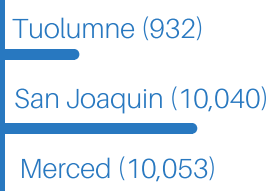

E & J GALLO

135,488 EMPLOYED ²

1.8% WALK TO WORK ⁵

79.6% COMMUTE BY CAR ALONE ⁵

TO WORK ⁵

.7% BIKE

29% OF HOUSEHOLD INCOME IS SPENT ON TRANSPORTATION ³

10.8% COMMUTE BY CARPOOL ⁵

1% COMMUTE BY PUBLIC TRANSIT ⁵

TOP THREE COUNTIES THAT COMMUTE HERE FOR WORK ⁴

Merced (5,646)

Alameda (8,198)

San Joaquin (17,140)

TOP THREE COUNTIES SAN JOAQUIN RESIDENTS COMMUTE TO FOR WORK. ⁴

Sources:
 1. America's Labor Market Information System (ALMIS) Employer Database, 2018 1st Edition. Employer information is provided by Infogroup, Omaha, NE, 800/555-5211. © 2018. All Rights Reserved. <http://www.labormarketinfo.edd.ca.gov/majorer/county/majorer.asp?CountyCode=000099>
 2. U.S. Census Bureau, County Business Patterns. Quick Facts Stanislaus, California. 2015. <https://www.census.gov/quickfacts/fact/table/stanislauscountycalifornia/BZA110215#viewtop>
 3. Center for Neighborhood Technology. Housing and Transportation Index. 2017. <https://htaindex.cnt.org/map/#>
 4. Special Report of 2006 to 2010 County-to-County Commuting Flows, American Community Survey, U.S. Census Bureau, report released January 2013
 5. Commuting Characteristics by Sex. American Community Survey 2012-2016 American Community Survey 5-Year Estimates